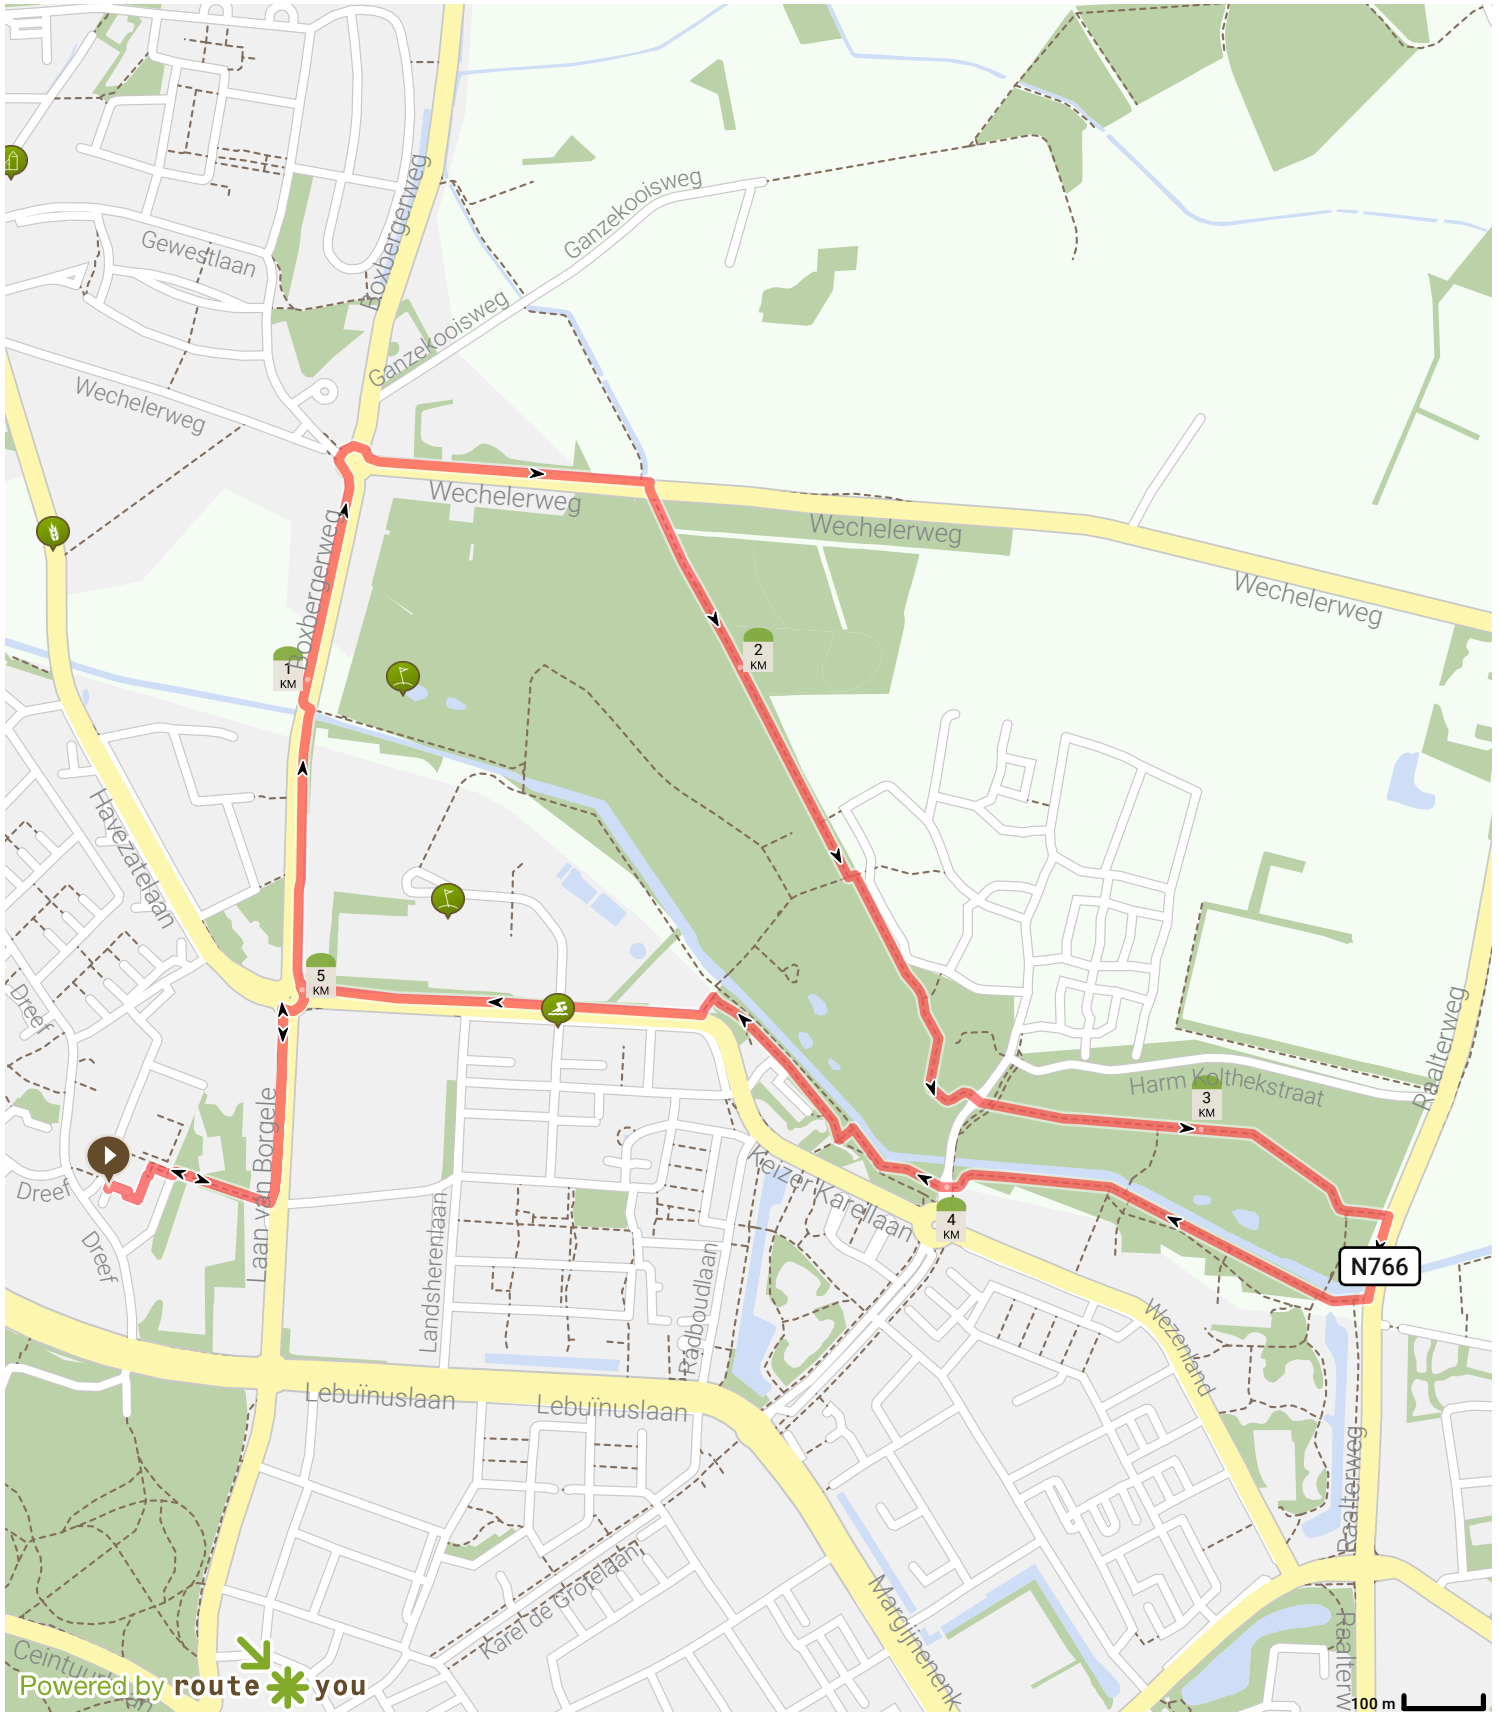

81. Borgele-Zandweteringpark-Borgele 5.42 km (RouteYou)

Bekijk op mobiel

Door Jan Venema

Lengte: 5.58 km

Stijging: 11 m

Moeilijkheidsgraad: 10/10

Dreef 108, 7414EH Deventer, Overijssel, Nederland

Dreef 108, 7414EH Deventer, Overijssel, Nederland

Powered by route you

Map Data: © OpenStreetMap Contributors; Cartography: © RouteYou