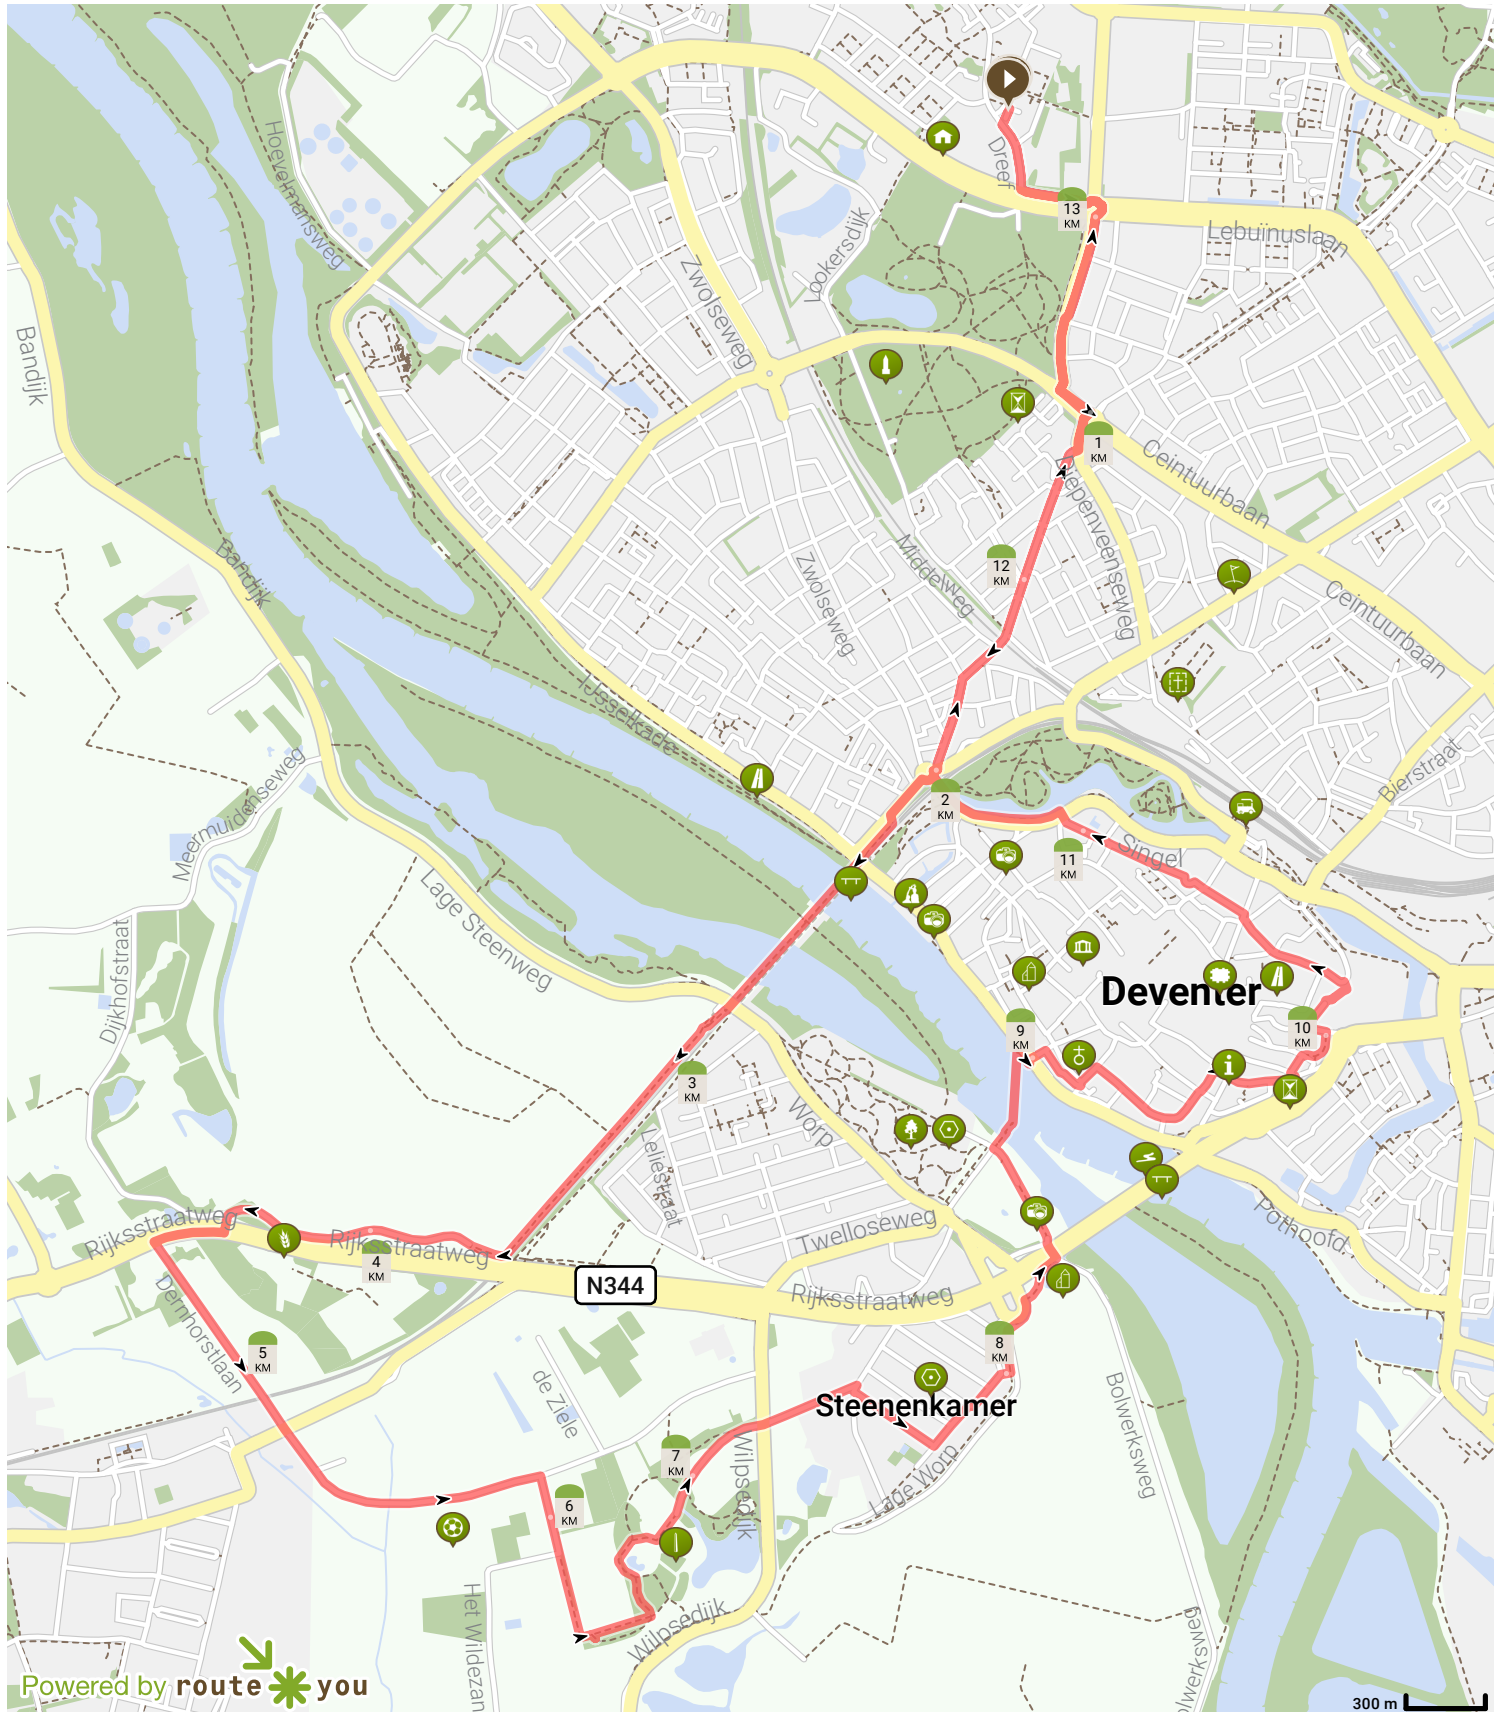

# 95. Deventer-twello wilp 13,52 km (RouteYou)

Bekijk op mobiel

Door Jan Venema

- Lengte: 13.47 km
- Stijging: 45 m
- Moeilijkheidsgraad: 5/10

- Dreef 108, 7414EH Deventer, Overijssel, Nederland
- Arkelstein 29T, 7414EP Deventer, Overijssel, Nederland

Powered by route you

Map Data: © OpenStreetMap Contributors; Cartography: © RouteYou